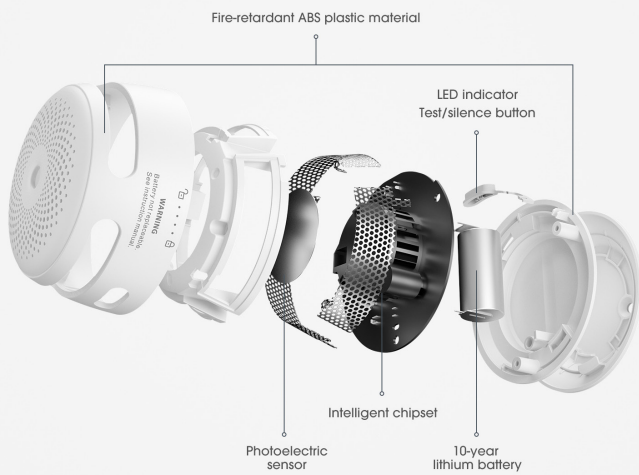

Ultra-Large Coverage
Detection range of 20-40 m²

Small but Powerful

Incredible Performance, Small Size

Easy to Install

Simple and secure installation on walls and ceilings with the provided screws and anchor plugs.

Sensitive & Intelligent

A built-in sensitive photoelectric sensor responds in 1 second, helping reduce false alarms and faults.