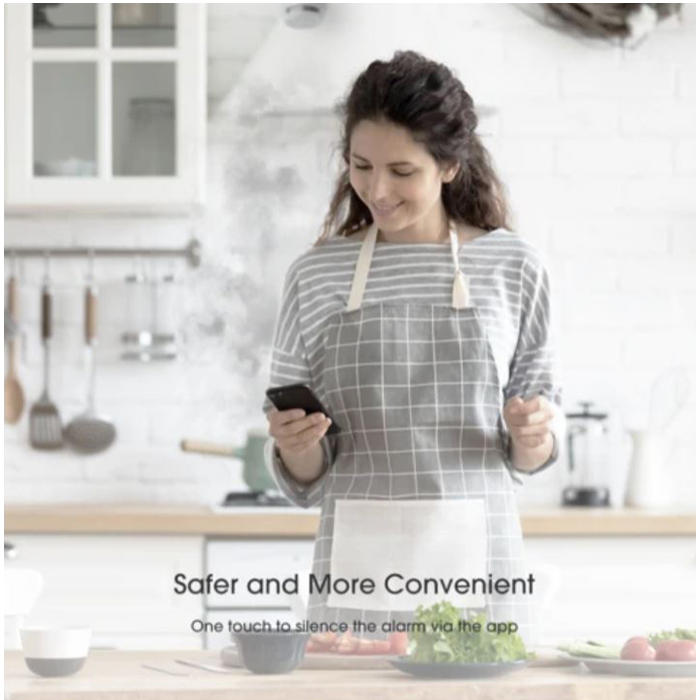

## Wi-Fi Connection via 2.4 GHz

Allows you to easily check all relevant information about the smoke detector

**Safer and More Convenient**

One touch to silence the alarm via the app

## Settings

Receiving a real-time notification on your smartphone